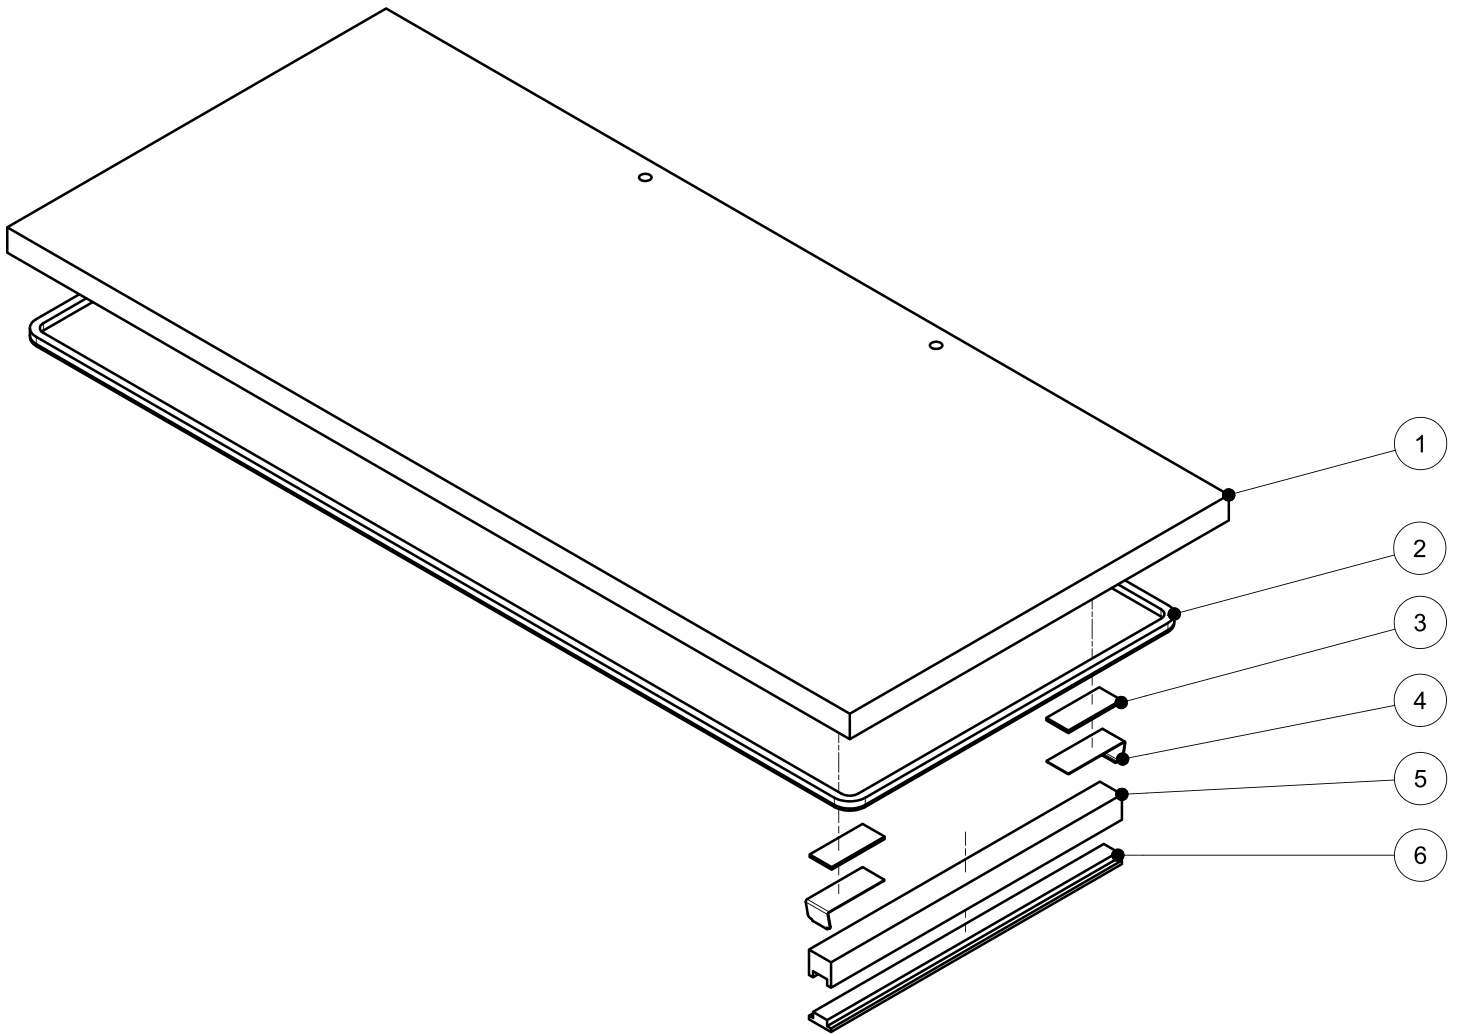

Parts Breakdown

Model VP-NL-0050-SN 59014

Overall

Parts Breakdown

Model VP-NL-0050-SN 59014

Vacuum Chamber

Parts Breakdown

Model *VP-NL-0050-SN* 59014

Seal Lid

Parts Breakdown

Model VP-NL-0050-SN 59014

Hinge

Parts Breakdown

Model VP-NL-0050-SN 59014

Air Valve

Parts Breakdown